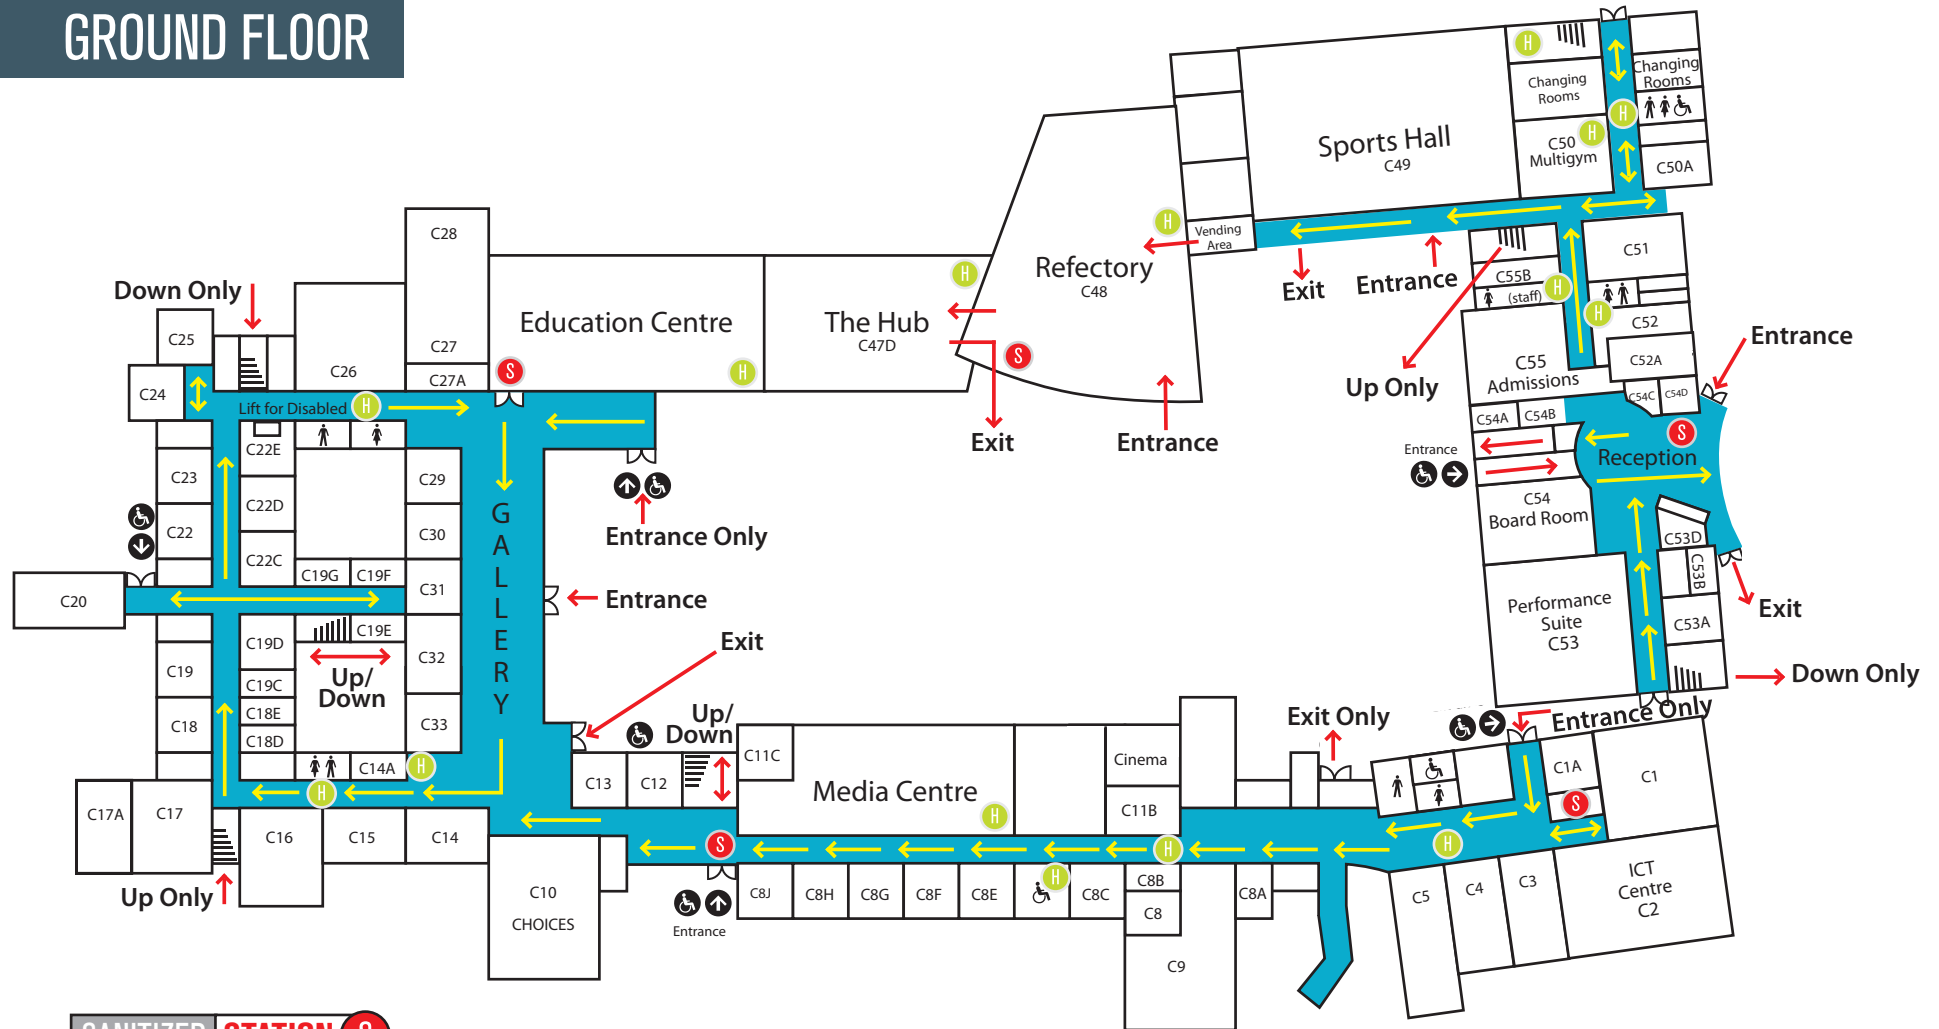

# THE CHEADLE COLLEGE

# ONE WAY SYSTEM

## GROUND FLOOR

SANITIZER STATION S

SANITIZER HAND H

# FIRST FLOOR